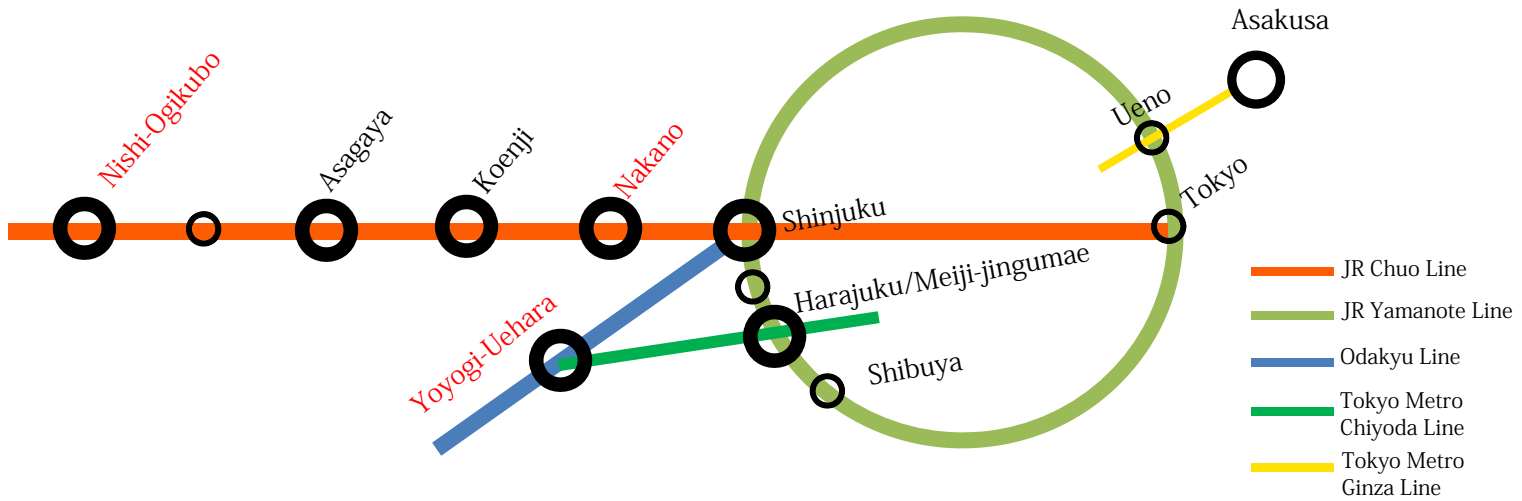

Summer Festival

Shinjuku

Eisa Festival

Jul. 30 (Sat.)
12:00 - 20:00

Asagaya

Tanabata Festival

Aug. 5 (Fri.)
~ 9 (Tue.)

Koenji

Awaodori Dance

Aug. 27 (Sat.)
& 28 (Sun.)
17:00 - 20:00

Harajuku

Genki Festival Super Yosakoi

Aug. 27 (Sat.)
~ 28 (Sun.)

Asakusa

Hozuki-Ichi Ground Cherry Pod Fair

Jul. 9 (Sat.) & 1 (Sun.) 8:00 - 19:00

Paper Lantern Floating

Aug. 13 (Sat.) 18:30 - 20:15

Samba Carnival Parade

Aug. 27 (Sat.) 13:00 - 18:00